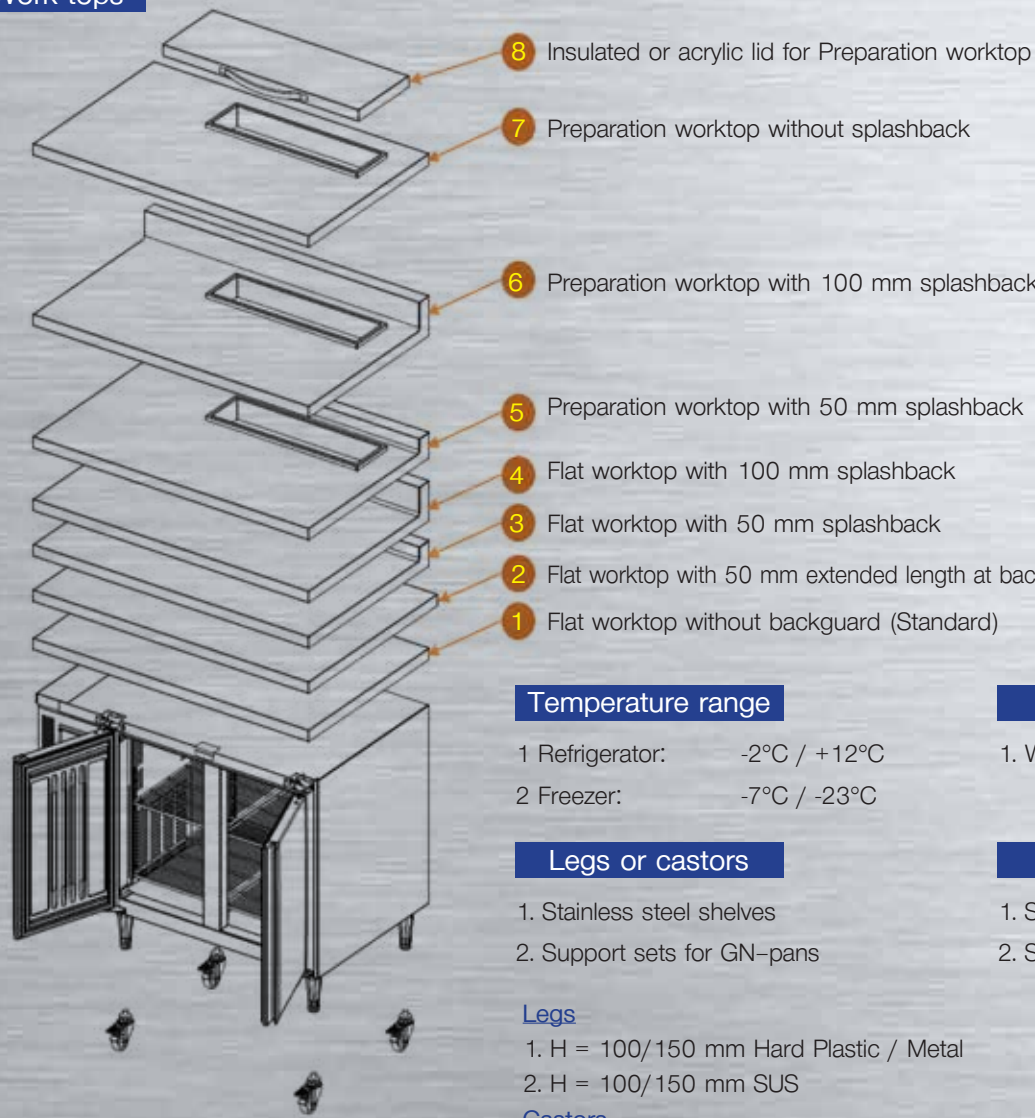

Features

- Reliable quality
- Customer friendly design
- Hygienic and easy to clean

Available Options for Under Counter

Work tops

Temperature range

- 1 Refrigerator: -2°C / +12°C
- 2 Freezer: -7°C / -23°C

Legs or castors

1. Stainless steel shelves
2. Support sets for GN-pans

Legs

1. H = 100/150 mm Hard Plastic / Metal
2. H = 100/150 mm SUS

Castors

1. H = 110 mm

Door option

1. With stainless steel door pack

Accessories

1. Stainless steel shelves
2. Support sets for GN-pans

Counter height

800/850 mm

Counter height

810 mm

HOSHIZAKI