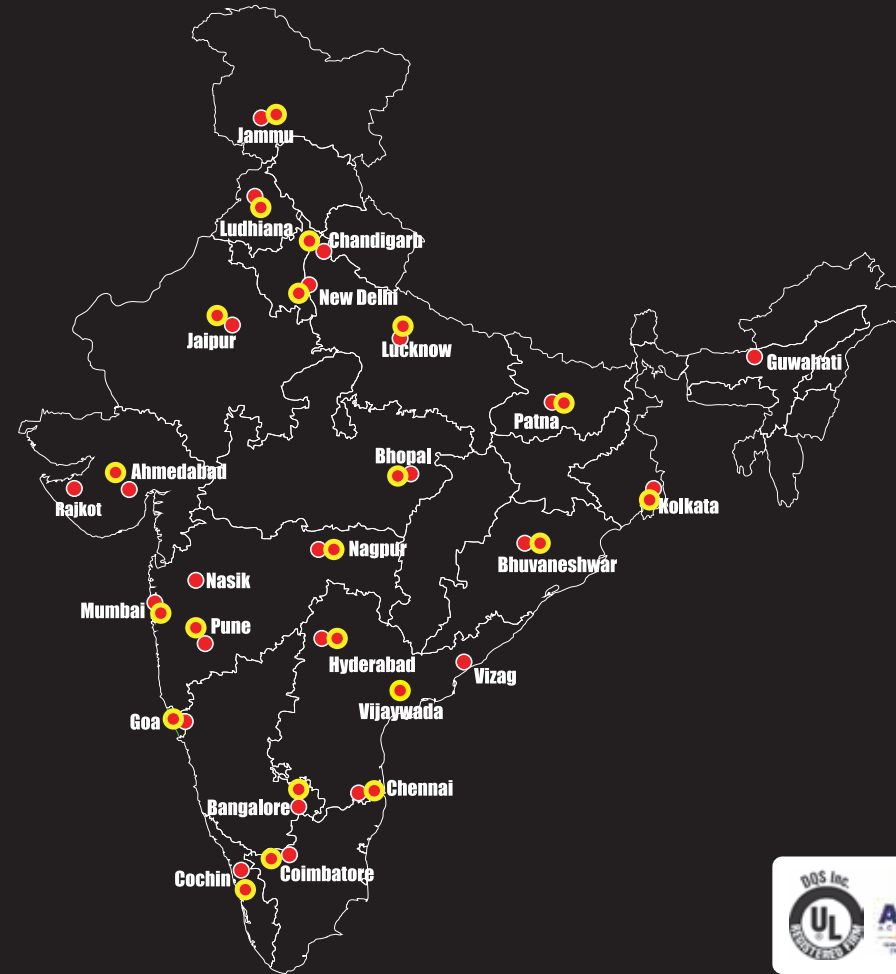

Hoshizaki Company was established in February, 1947 in Nagoya, Japan by Mr. Shigetoshi Sakamoto. Over these years, Hoshizaki has manufactured and sold a variety of products such as, ice-makers, refrigerators, vending machines, water purifiers, servers, dispensers, sushi cases and refrigerated show cases.

For more than 70 years, Hoshizaki Company continues to innovate and specializes in Refrigerator and Ice-Making product, becoming the world's largest manufacture and marketer in the food service industry. Through the vision of best customer satisfaction followed by greatest quality products and best services, Hoshizaki is now proudly recognized as the No. 1 Company in Japan and in Global food service market.

WESTERN REFRIGERATION PVT. LTD.

Head Office: 7/B Pannalal Silk Mills Compound,
78 L.B.S. Marg, Bhandup (W), Mumbai: 400 078.
Tel: 022-67161200/ 201
Email: kesales@westernequipments.com
Website: www.westernequipments.com

HOSHIZAKI

Japanese Technology!!!

Made In India